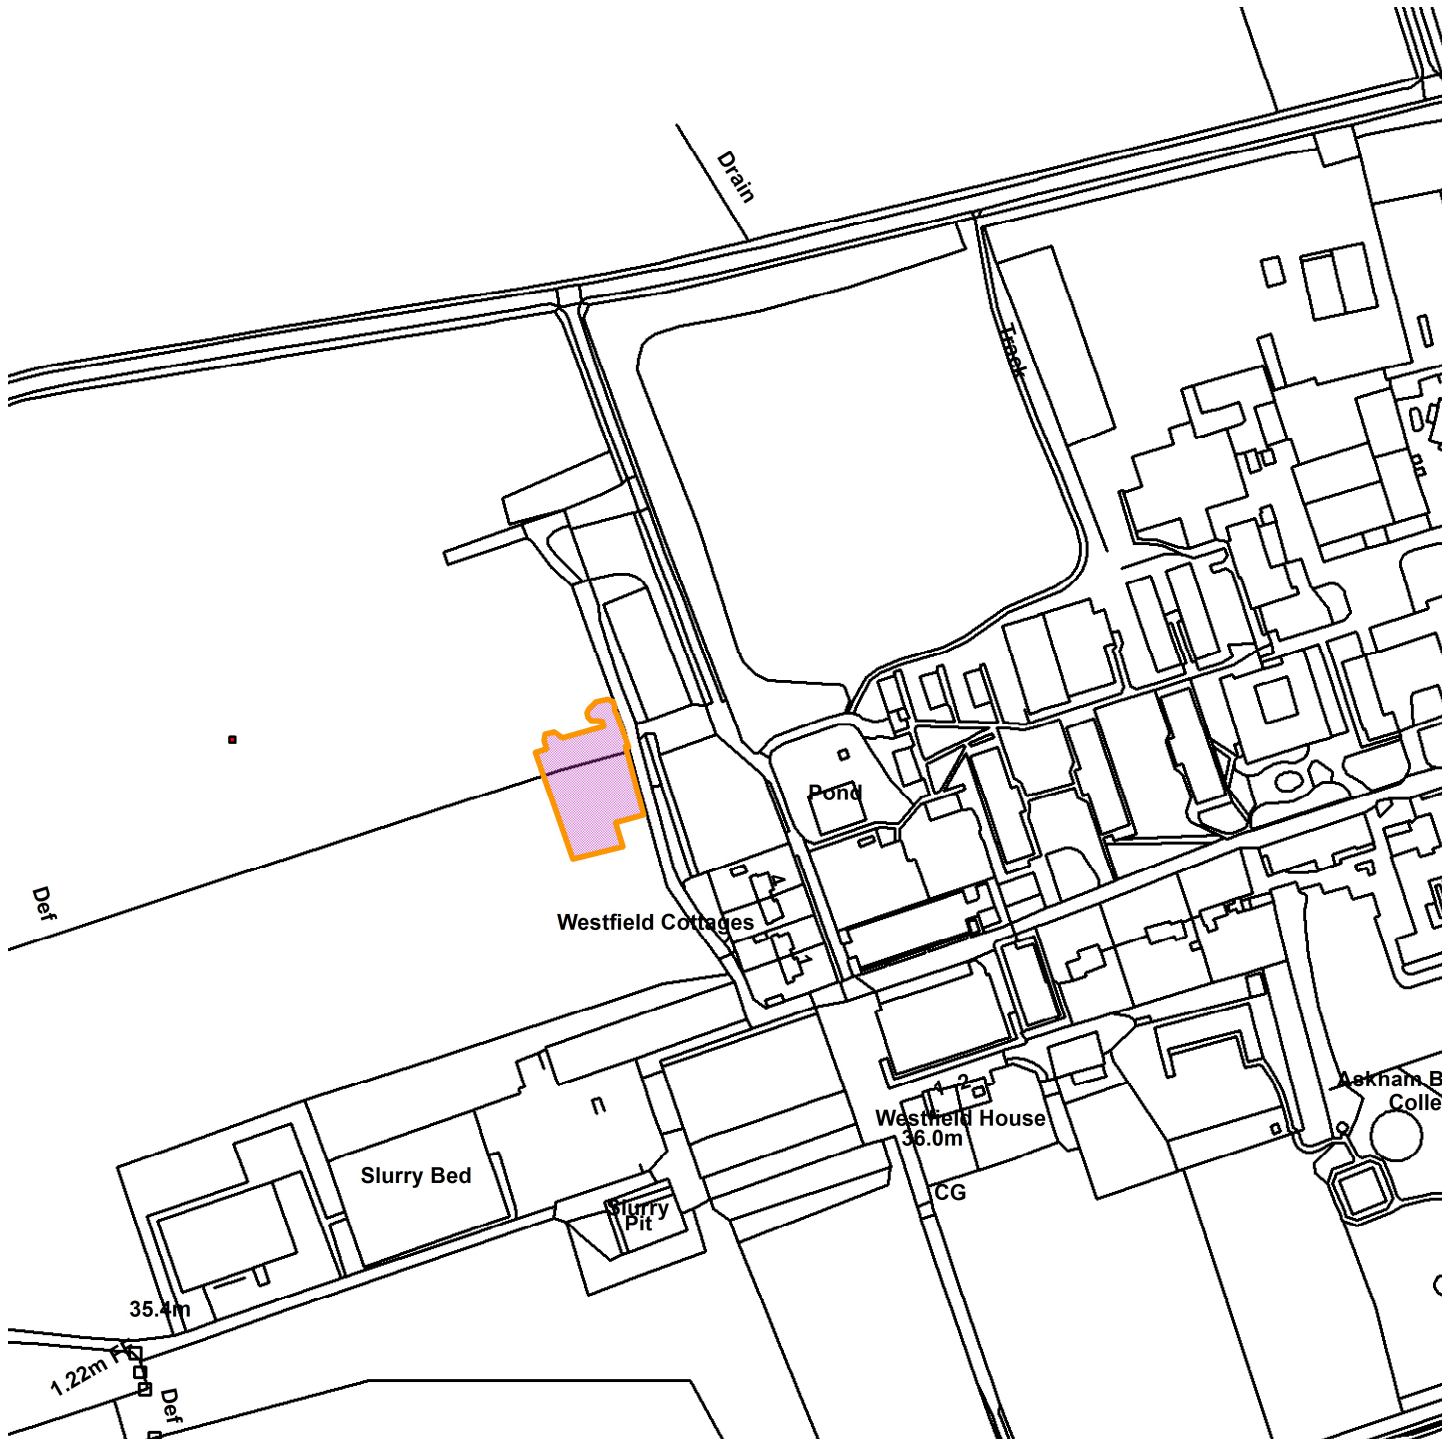

Field West of Askham Bryan College, York Road

20/01923/FULM

Scale : 1:2957

Reproduced from the Ordnance Survey map with the permission of the Controller of Her Majesty's Stationery Office © Crown Copyright 2000.

Unauthorised reproduction infringes Crown Copyright and may lead to prosecution or civil proceedings.

Organisation	City of York Council
Department	Economy & Place
Comments	Site Location Plan
Date	22 June 2021
SLA Number	